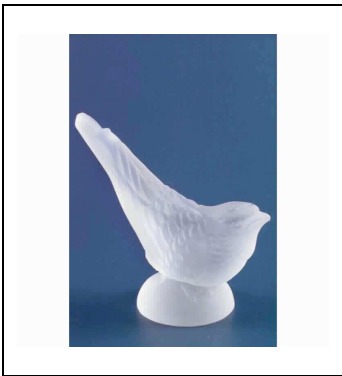

Prod. No.: 360-027878-3-00-0000-100-00-00426
Type: figurine
Name: Sparrow I
Color: clear
Size: 100 mm